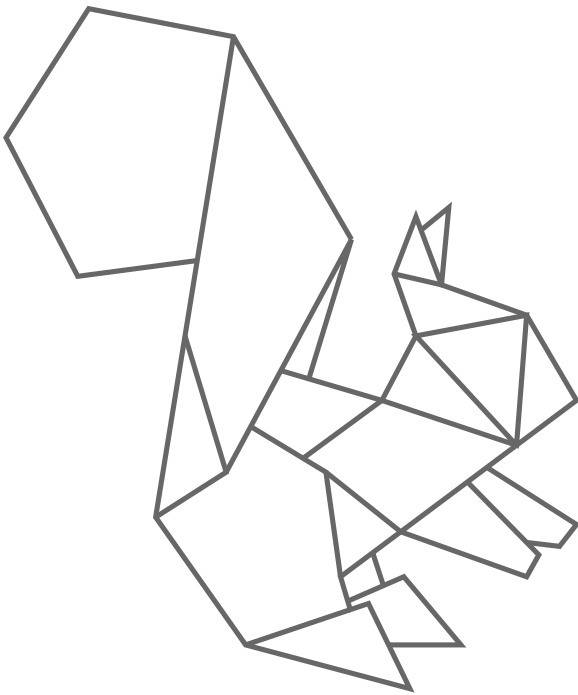

Try It Yourself!

Decorate a twig or bouquet with these cute geometric animal ornaments. Use a thick Create Pen Nozzle and ABS Skyline Silver plastic strands for a rustic, metallic look.

Stencils

(Scale & print to desired size.)